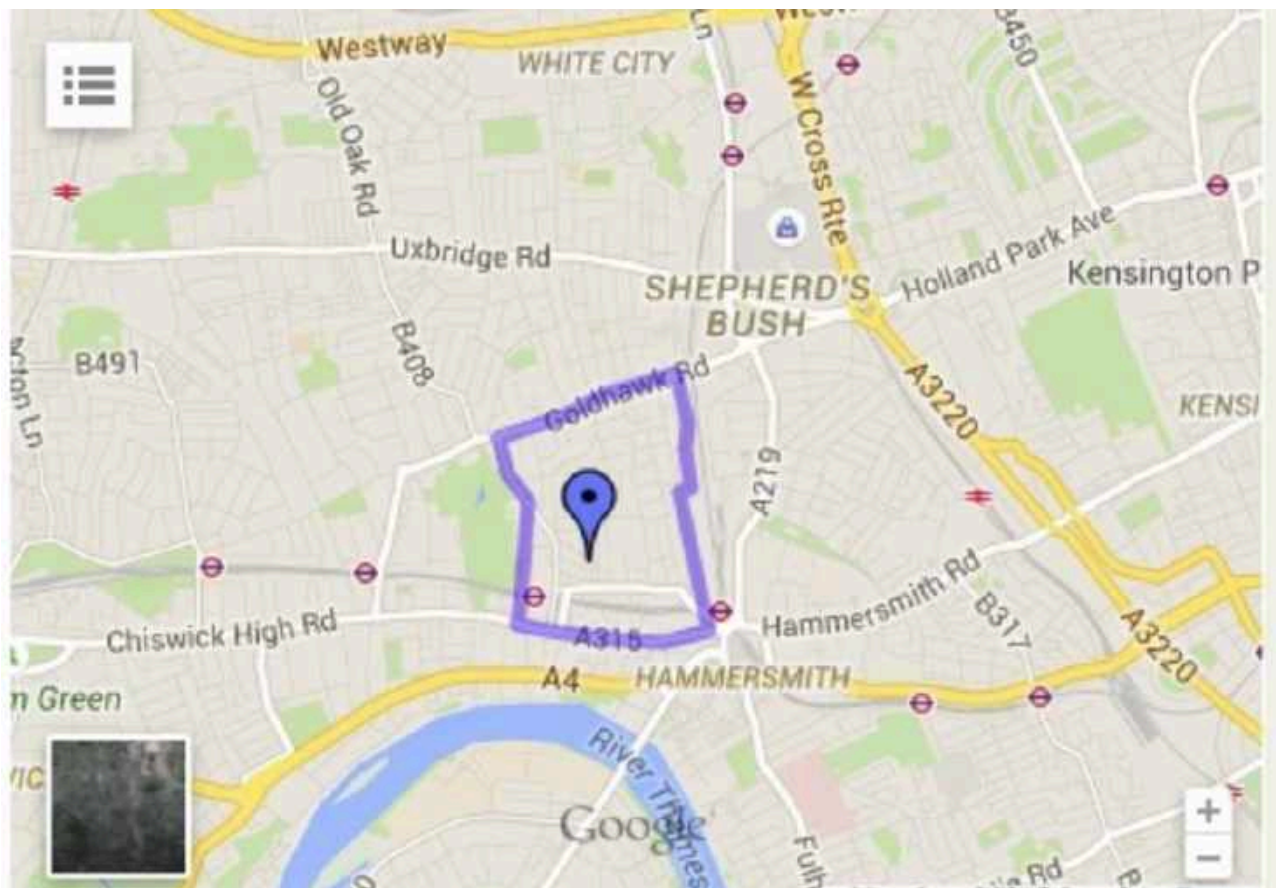

Venue:

Grove Neighbourhood Centre

7 Bradmore Park Road

Hammersmith

W6 0DT

Map:

Directions:

By road: Easily accessible by car at weekends via the M4/A4 if coming from the north or west. From the south either Putney Bridge or Hammersmith Bridge and then head north-west from the Hammersmith one way system on the A315. **Parking:** There is ample parking free of charge in Bradmore road itself and all the surrounding roads at weekends.

By rail: 10 min walk from either Hammersmith or Ravenscourt Park underground stations.